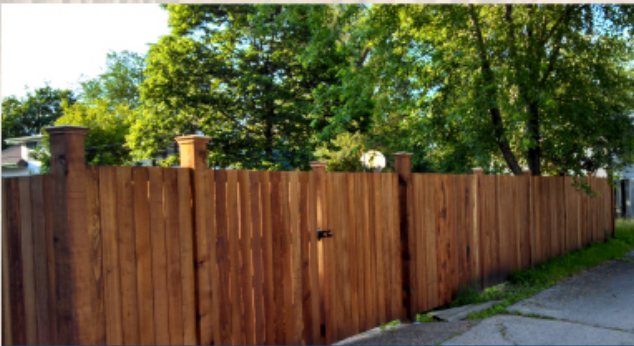

CEDAR FENCING

9550 FRONTAGE RD
ONALASKA, WI 54650
(608) 783-4200

Only #1 Grade Western Cedar is used in the construction of our custom wood fences. This product is used not only for its beauty, but also for its proven ability to withstand the extremes of cold Midwestern winters and hot wet summers. Color and seal options available!

Dog-Ear Picket with 1.5" Spacing

Dog-Ear Picket Privacy

Dog-Ear Picket Shadowbox

Gothic Picket with 1.5" Spacing

Gothic Picket Privacy

French Gothic Picket

CEDAR FENCING

9550 FRONTAGE RD
ONALASKA, WI 54650
(608) 783-4200

There are many designs and picket styles to choose from. Picket style options are 1x4" and 1x6" with various cut options pictured below. Concave and convex options are available in dog-ear, flat top, gothic, and French gothic cuts.

Framed Picket with 1.5" Spacing

Flat Top Picket Privacy

Convex Cut with 1.5" Spacing

Concave Cut Privacy

Post & Rail