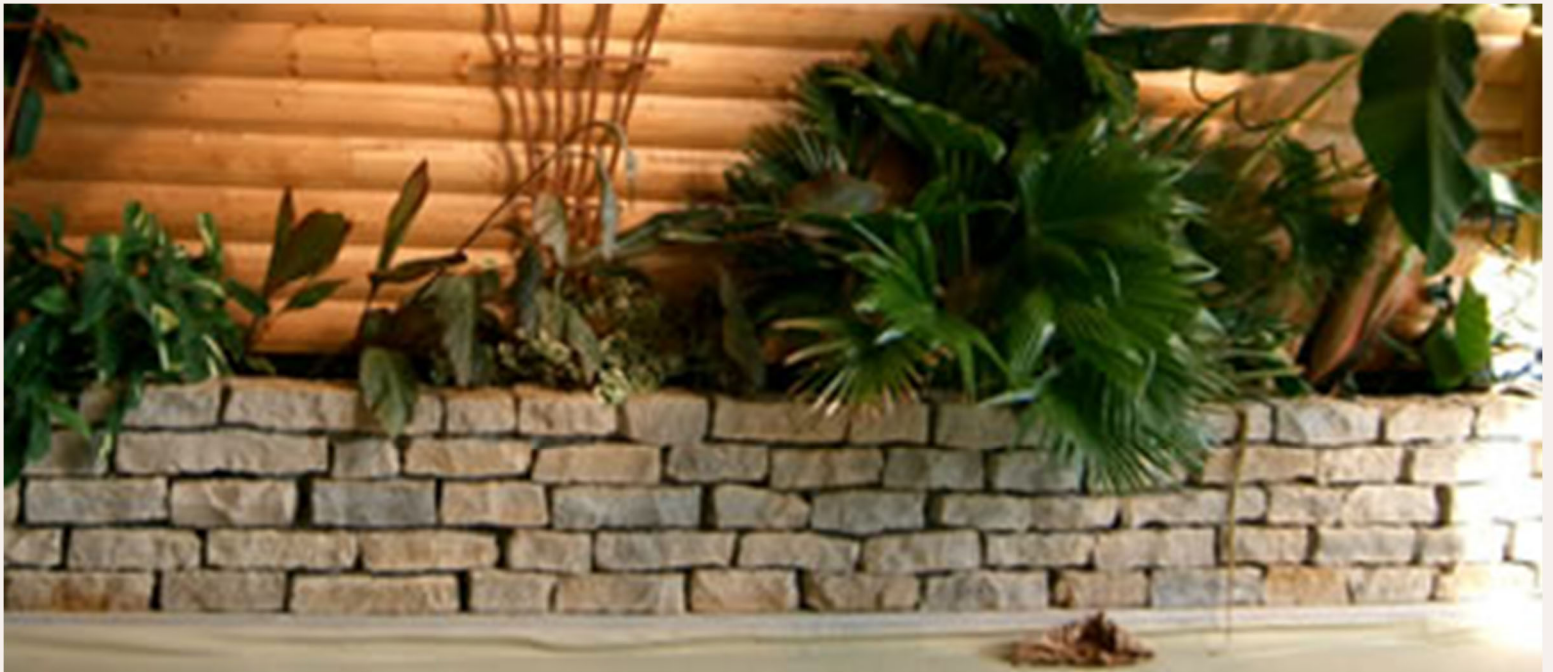

## Flagstone:

- ◇ Comes in buff/tan or greyish/blue blended colors
- ◇ 1" - 3" heights / 2' -4' deep
- ◇ Random/ Irregular Sizes, 2' to 4' can be custom cut also.
- ◇ To be used as steppers in softscape applications or larger scale flagstone patios.

## Irregular Outcroppings:

- ◇ Available in buff/tan or grey/blue blended colors
- ◇ 6"-8" heights / 2' -4' deep
- ◇ Random/ Irregular Sizes, 2' to 4' can be custom cut also.
- ◇ To be used in larger applications, retaining walls, seat walls, steps, softscape outcroppings

**8" and 16" Snapped:**

- ◇ Comes in buff/tan or grey/blue blended colors
- ◇ 4"-6" / 6" -8" heights
- ◇ 8" or 16" deep
- ◇ Random lengths, 12" to 4' can be custom cut also.
- ◇ To be used in smaller applications- garden walls, raised planters, edging or curb effect along other hardscapes.